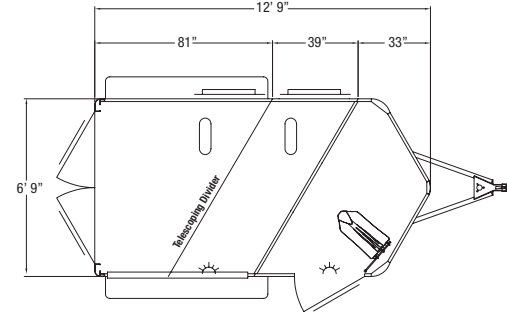

STANDARD FEATURES

- 2 5/16" Bumper pull hitch
- Slant load
- 2, 3 or 4 Horse
- 6'9" Wide
- 7' Tall
- 39" Wide stalls
- All aluminum construction
- All aluminum floors
- Pre-painted aluminum skin
- Rubber torsion axles
- 4 Wheel electric brakes with safety breakaway
- Rear rubber bumper
- LED clearance & tail lights
- Top wind jack
- Graphics package

- SunCoated™ kick panels – side walls, slant wall, and rear doors
- Pop up horse vent per stall
- Dome light in horse area
- 1 Outside and 2 inside tie rings per stall

FRONT TACK STORAGE ROOM

- Locking door with sliding window
- Rubber floor mats
- Dome light
- 6 Tack hooks
- Blanket bar
- Brush tray
- Saddle rack

POPULAR OPTIONS

- Spare tire
- Load lights
- Additional interior dome light(s)
- Rear ramp
- Face guards
- Treadplate gravel guard
- Extra height
- Pads on dividers
- Rear tack

HORSE AREA

- Solid head and shoulder dividers
- Floor mats in horse area
- Drop down head door with sliding window per horse
- Large drop down window with bars on rump wall
- Double rear doors with sliding windows

All dimensions are approximate. Photos may show options. Due to constant product improvements, specifications, component parts, standard and optional equipment are subject to change without notice or obligation. Refer to standard and special features for specifics. See your dealer for warranty details. 2015 © Sundowner Trailers, Inc. (1.29.15)

SUNDOWNER TRAILERS, INC.

9805 OK Highway 48 South • Coleman, Oklahoma 73432-8523
800-438-4294 • www.newsundownerlineup.com