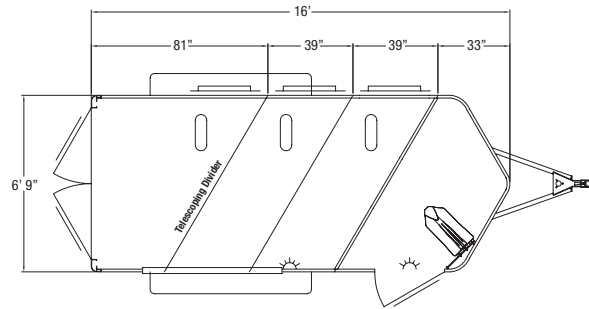

STANDARD FEATURES

- 2 5/16" Bumper pull hitch
- Slant load
- 2, 3 or 4 Horse
- 6'9" Wide
- 7' Tall
- 39" Wide stalls
- All aluminum construction
- All aluminum floors
- Pre-painted aluminum skin
- Rubber torsion axles
- 4 Wheel electric brakes with safety breakaway
- Rear rubber bumper
- LED clearance & tail lights
- Top wind jack
- Graphics package

- SunCoated™ kick panels – side walls, slant wall, and rear doors
- Pop up horse vent per stall
- Dome light in horse area
- 1 Outside and 2 inside tie rings per stall

FRONT TACK STORAGE ROOM

- Locking door with sliding window
- Rubber floor mats
- Dome light
- 6 Tack hooks
- Blanket bar
- Brush tray
- Saddle rack

POPULAR OPTIONS

- Spare tire
- Load lights
- Additional interior dome light(s)
- Rear ramp
- Face guards
- Treadplate gravel guard
- Extra height
- Pads on dividers
- Rear tack

HORSE AREA

- Solid head and shoulder dividers
- Floor mats in horse area
- Drop down head door with sliding window per horse
- Large drop down window with bars on rump wall
- Double rear doors with sliding windows

All dimensions are approximate. Photos may show options. Due to constant product improvements, specifications, component parts, standard and optional equipment are subject to change without notice or obligation. Refer to standard and special features for specifics. See your dealer for warranty details. 2015 © Sundowner Trailers, Inc. (1.29.15)

SUNDOWNER TRAILERS, INC.

9805 OK Highway 48 South • Coleman, Oklahoma 73432-8523
800-438-4294 • www.newsundownerlineup.com