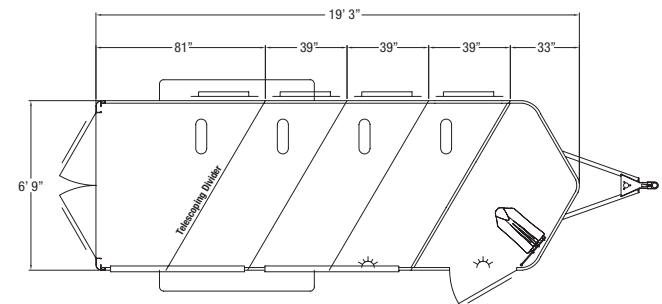

STANDARD FEATURES

- 2 5/16" Bumper pull hitch
- Slant load
- 2, 3 or 4 Horse
- 6'9" Wide
- 7' Tall
- 39" Wide stalls
- All aluminum construction
- All aluminum floors
- Pre-painted aluminum skin
- Rubber torsion axles
- 4 Wheel electric brakes with safety breakaway
- Rear rubber bumper
- LED clearance & tail lights
- Top wind jack
- Graphics package

- SunCoated™ kick panels – side walls, slant wall, and rear doors
- Pop up horse vent per stall
- Dome light in horse area
- 1 Outside and 2 inside tie rings per stall

FRONT TACK STORAGE ROOM

- Locking door with sliding window
- Rubber floor mats
- Dome light
- 6 Tack hooks
- Blanket bar
- Brush tray
- Saddle rack

POPULAR OPTIONS

- Spare tire
- Load lights
- Additional interior dome light(s)
- Rear ramp
- Face guards
- Treadplate gravel guard
- Extra height
- Pads on dividers
- Rear tack

HORSE AREA

- Solid head and shoulder dividers
- Floor mats in horse area
- Drop down head door with sliding window per horse
- Large drop down window with bars on rump wall
- Double rear doors with sliding windows

All dimensions are approximate. Photos may show options. Due to constant product improvements, specifications, component parts, standard and optional equipment are subject to change without notice or obligation. Refer to standard and special features for specifics. See your dealer for warranty details. 2015 © Sundowner Trailers, Inc. (1.29.15)

SUNDOWNER TRAILERS, INC.

9805 OK Highway 48 South • Coleman, Oklahoma 73432-8523
800-438-4294 • www.newsundownerlineup.com