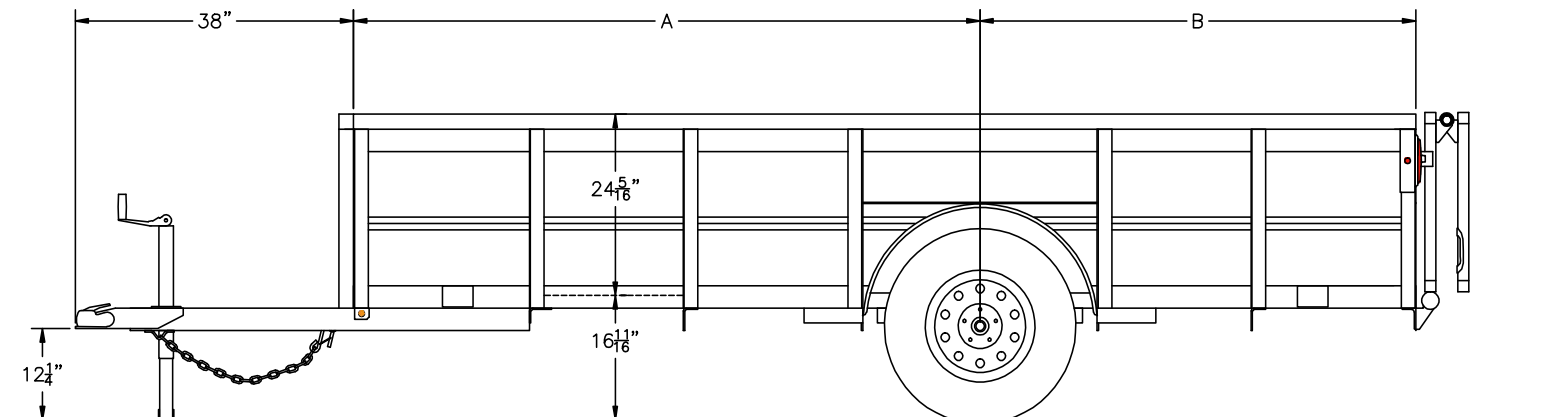

3RBT		
	A	B
8'	57-1/2"	39-1/2"
10'	71-1/2"	49-1/2"
12'	85-1/2"	59-1/2"
14'	95-1/2"	73-1/2"

Dimensions are approximate and subject to change with various options and components. Deck height is shown as loaded.

3RBT | ROUSTABOUT SINGLE AXLE

DIAMOND C TRAILERS ♦ 4006 FM 3417 ♦ MT. PLEASANT, TX 75401 ♦ PHONE: 903-572-2834
TOLL FREE: 800-827-3512 ♦ WEBSITE: WWW.DIAMONDC.COM