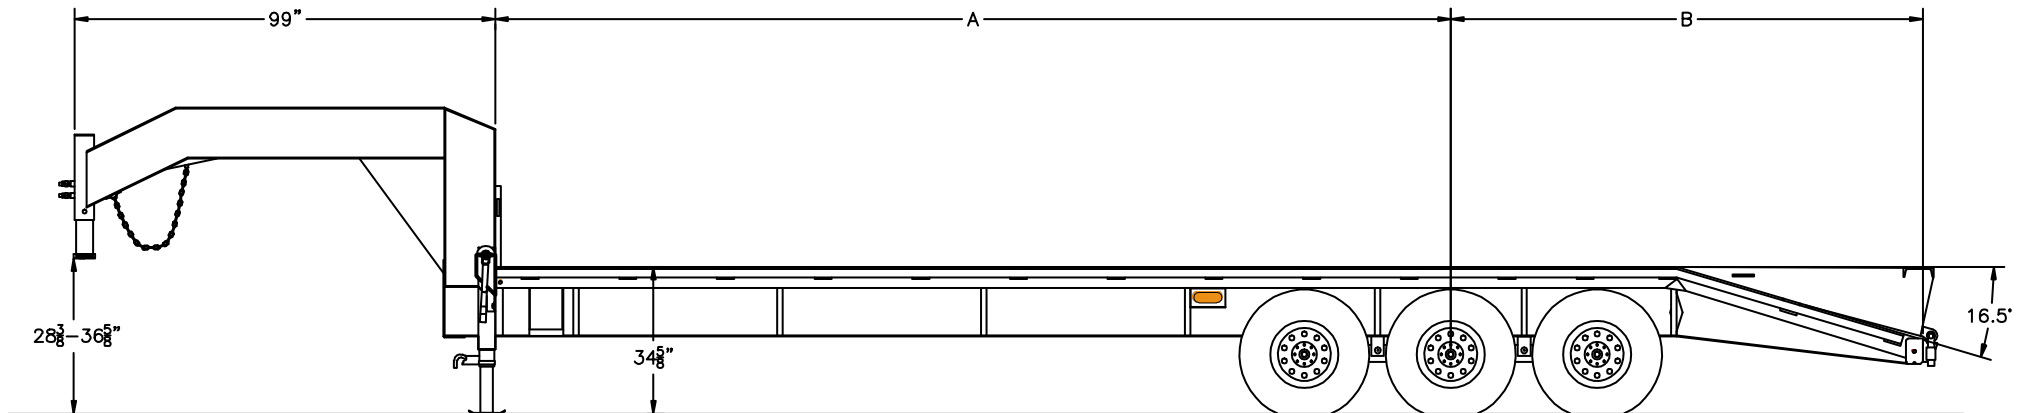

FLT307		
	A	B
24'	193"	95"
25'	201"	99"
26'	209"	103"
28'	225"	111"
30'	241"	119"
32'	257"	127"
34'	273"	135"
36'	289"	143"
38'	305"	151"
40'	321"	159"

Dimensions are approximate and subject to change with various options and components. Deck height is shown as loaded.

FLT307 | SINGLE WHEEL TRIPLE AXLE

DIAMOND C TRAILERS ♦ 4006 FM 3417 ♦ MT. PLEASANT, TX 75401 ♦ PHONE: 903-572-2834
TOLL FREE: 800-827-3512 ♦ WEBSITE: WWW.DIAMONDC.COM